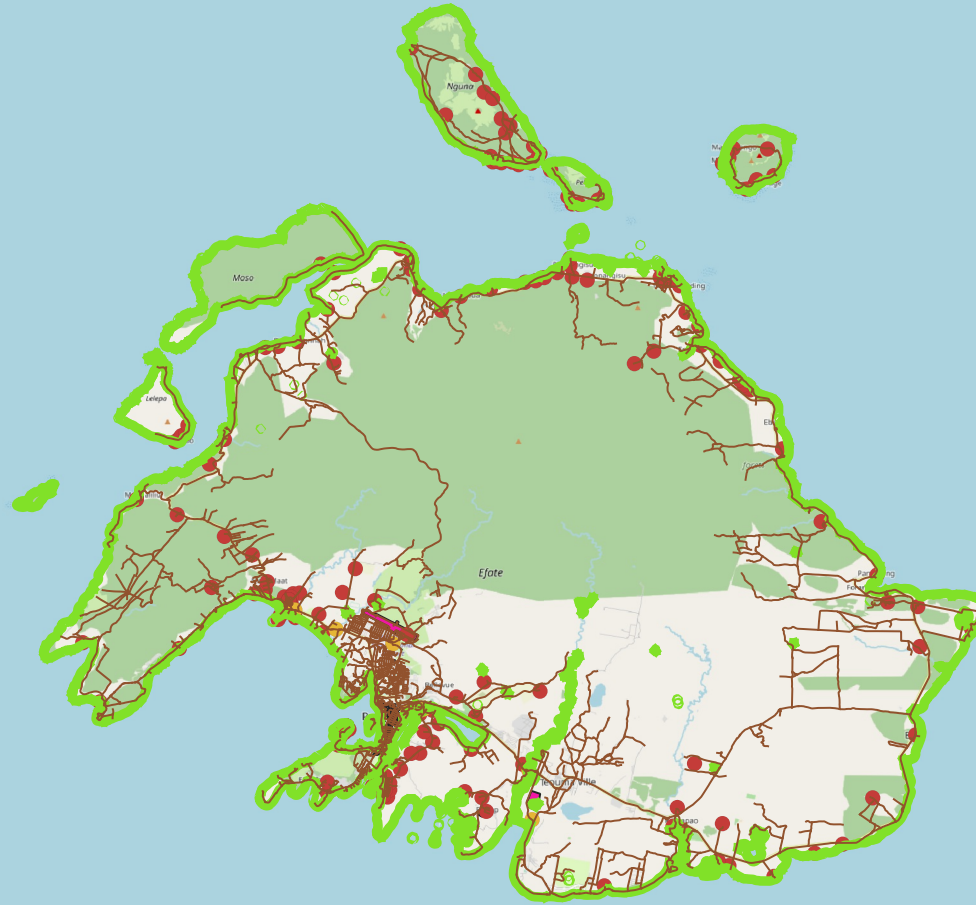

Efate Island Open Street Map

- vu_roads
 - vu_coastline
 - vu_bridges
 - place_names
 - vu_special_infrastructure
 - PartVila_buildingFootPrints
- OpenStreetMap